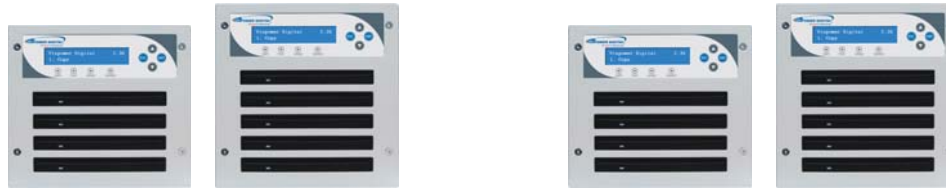

Introducing **SLIM MICRO DUPLICATOR**

The Best Gifts Come in Small Packages

COMPACT
disc
DIGITAL AUDIO

DVD

Blu-ray Disc

Key Features

- ❖ Complete Standalone Operation
- ❖ Transfer files from any PC within an internal network directly to the duplicator: Connect the duplicator to the company's internal network by LAN/Ethernet connection and transfer the image or file(s) that need to be duplicated directly to the duplicator. No longer need to burn a master disc to initiate the duplication process.
- ❖ Copy Protection Technology: Using our exclusive Copy Protection Software (CPS), the user can feel secure that their video content is protected against unauthorized copying and ripping!
- ❖ Simultaneous Load and Copy: Copies data to the duplicator's hard drive and writer drives simultaneously on the first run from the reader drive so that all additional runs will be made from the hard drive
- ❖ Continuous Hard Drive Partitioning: The HDD partitions are created without limitations using the same amount of space as the actual content size on the disc
- ❖ Expanded CD Capabilities: Supports all common CD formats including CD-TEXT, ISRC, Over-Burned CD
- ❖ Drive Firmware Upgradeability: Capable of upgrading the drive's internal firmware directly through the Duplicator
- ❖ Expanded 128MB Buffer Memory, keeps all drives burning without pausing (known as buffer underrun) for the most stable and reliable high speed duplication